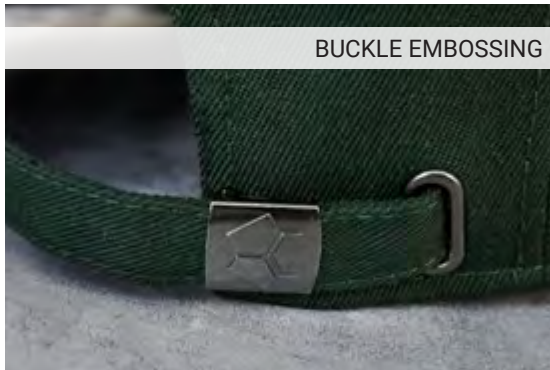

PRINTED UNDERPEAK

BUCKLE EMBOSSING